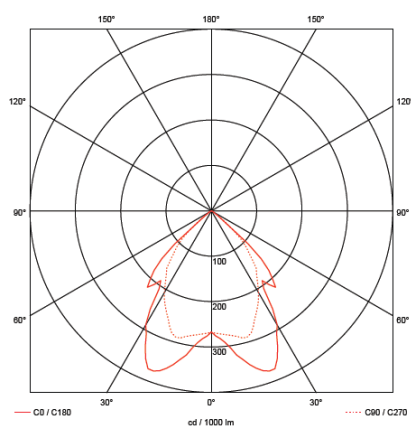

PRODUCT INFO

SQUARE
downlight LAY-IN

- 600 x 600 mm.
- Opening tile 200 x 200 mm.
- Installation height 105 mm.
- Electronic ballast included.
- Pre-cabled lighting module with plug.
- All lighting modules come with a laser-cut tile in the same finishing as the ceiling.
- Includes suspension for trimless installation in the ceiling.
- Each panel is covered in a foil that is easy to remove in order to prevent any damage.
- Standard colour metallic silver or white. Other colours available on request.

ceilux lay-in 2x26W	46186

2xD/E 26W
G24 Q3
230V-50Hz
EVG
CE
Φ 200 x 200 mm
H=105 mm

NOT DIMMABLE EEI = A2
DIMMABLE EEI = A1